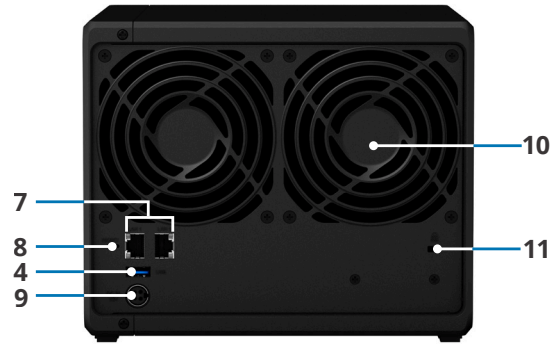

Hardware Overview

Front

Rear

1	Status indicator	2	Drive status indicator	3	Drive tray lock	4	USB 3.0 port
5	Power button and indicator	6	Drive tray	7	1GbE RJ-45 port	8	Reset button
9	Power port	10	System fan	11	Kensington Security Slot		